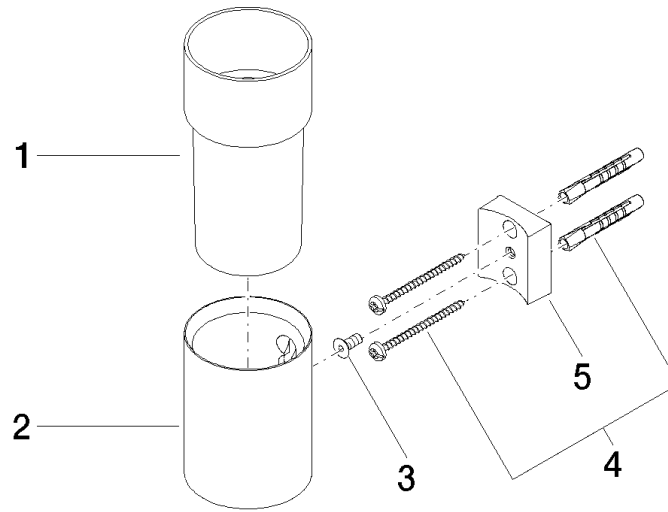

**Tumbler holder wall model - Chrome**

MADISON

83 401 979

- crystal glass brush holder, matte
- width 60mm
- height 120 mm
- 110mm projection

Fits: MADISON, MEM, TARA, CL.1, LISSÉ,  
VAIA, META, CYO

	Chrome	83 401 979-00
	Brushed Platinum	83 401 979-06
	Platinum	83 401 979-08
	Durabross (23kt Gold)	83 401 979-09
	Dark Chrome	83 401 979-19
	Light Gold	83 401 979-26
	Brushed Light Gold	83 401 979-27
	Brushed Durabross (23kt Gold)	83 401 979-28
	Matte Black	83 401 979-33
	Brushed Bronze	83 401 979-42
	Brushed Champagne (22kt Gold)	83 401 979-46
	Champagne (22kt Gold)	83 401 979-47
	Brushed Chrome	83 401 979-93
	Brushed Dark Platinum	83 401 979-99

**Recommended miscellaneous**

**Crystal tumbler -**

08 90 00 008  
82

83 401 979

mm [inches]

83 401 979

### Spare parts list

No.	Item Number	Name	Quantity used	Delivery time
1	08 90 00 008 82	Crystal tumbler -	1	2
2	08 17 97 569-00	holder	1	10
3	09 30 30 117 90	screw	1	2
4	05 30 31 025 00 90	fixing set	1	2
5	08 10 10 530-00	holder	1	10